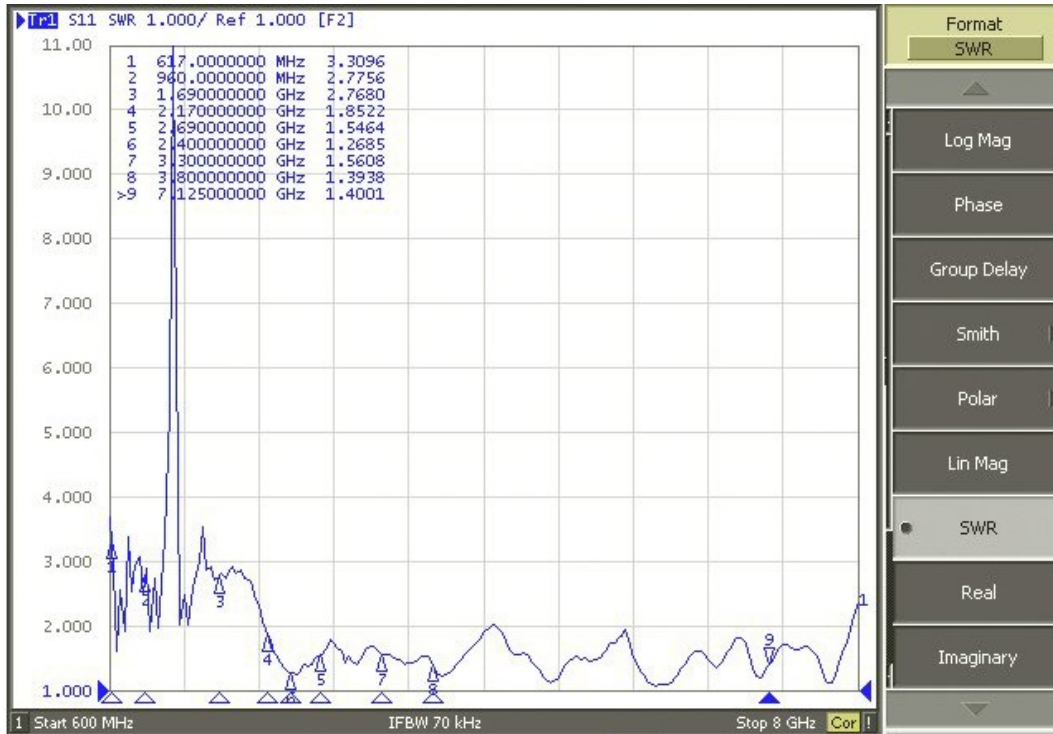

Specification

Electrical properties

Frequency	617-960	1600-2170	2170-3800	3800-4900	4900-5825	5825-8000
Gain	2.7dBi	5.4dBi	6.5dBi	6.2dBi	5.3dBi	6.6dBi
V.S.W.R	<3.3	< 2.9	< 1.8	< 2.0	<2.0	<2
Impedance						50 Ω
Max power						100W

Mechanical properties

Polarization	Vertical
Antenna color	white
Connector type	N female
Weight	0,4kg
Dimensions	Φ22.5×230mm
Material	Fiberglass

Specific properties

Part number	002620
-------------	--------

Photos

VSWR

Return loss

Radio pattern

600MHz Horizontal

600MHz Vertical

698MHz Horizontal

698MHz Vertical

790MHz Horizontal

790MHz Vertical

850MHz Horizontal

850MHz Vertical

960MHz Horizontal

960MHz Vertical

1450MHz Horizontal

1450MHz Vertical