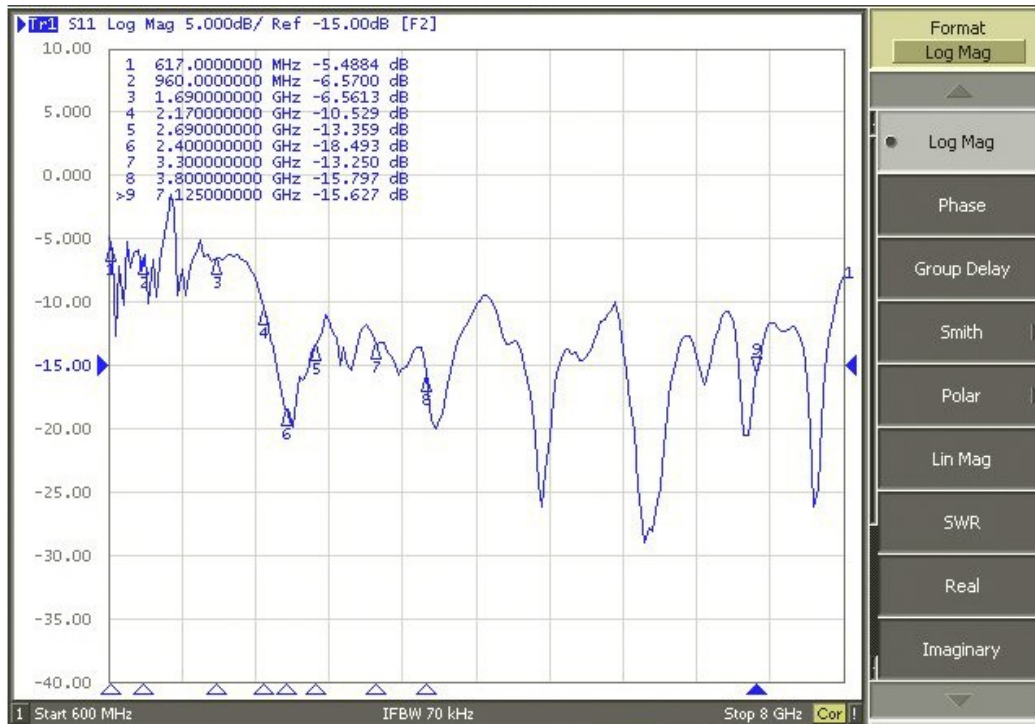

Specification

Electrical properties

Frequency	617-960	1600-2170	2170-3800	3800-4900	4900-5825	5825-8000
Gain	2.7dBi	5.4dBi	6.5dBi	6.2dBi	5.3dBi	6.6dBi
V.S.W.R	<3.3	< 2.9	< 1.8	< 2.0	<2.0	<2
Impedance						50 Ω
Max power						100W

Mechanical properties

Polarization	Vertical
Antenna color	white
Connector type	N female
Weight	0,4kg
Dimensions	Φ22.5×230mm
Material	Fiberglass

Specific properties

Part number	002620
-------------	--------

Photos

VSWR

Return loss

Radio pattern

600MHz Horizontal

600MHz Vertical

698MHz Horizontal

698MHz Vertical

790MHz Horizontal

790MHz Vertical

850MHz Horizontal

850MHz Vertical

960MHz Horizontal

960MHz Vertical

1450MHz Horizontal

1450MHz Vertical