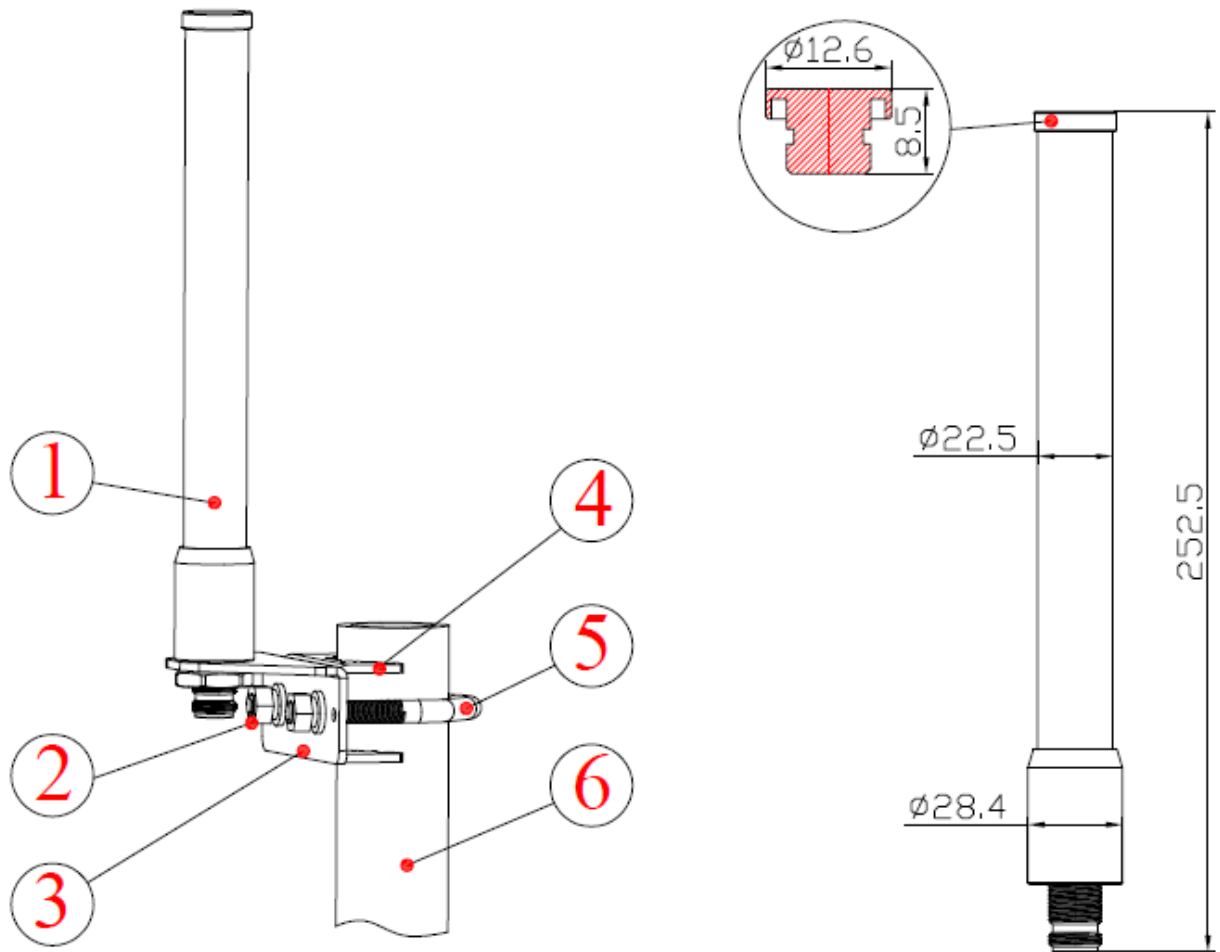

Mechanical properties

Polarization	Vertical
Antenna color	white
Connector type	N female
Weight	0,4kg
Dimensions	Φ22.5×230mm
Material	Fiberglass

Specific properties

Part number	002620
-------------	--------

Installation

Pole Installation

- 1.. Antenna
2. M6/M8 Flat Washer, Spring Washer, Nut
3. L-Shaped Clamp
4. Clamp
5. M8/M6 U-Bolt
6. Metal Pole

Ordering info

Part number

002620

E-mail

sales@proscan-antenna.com